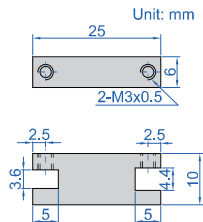

6143

- Supplied in pair
- Made of stainless steel
- Suitable for caliper series 1124, 1526, 1530, 1199, 1520, 1176, 1178, 1120, 1121, 1187, 1129, 1185 and 1376

Code

6143

## DEPTH STOP FOR CALIPERS

application