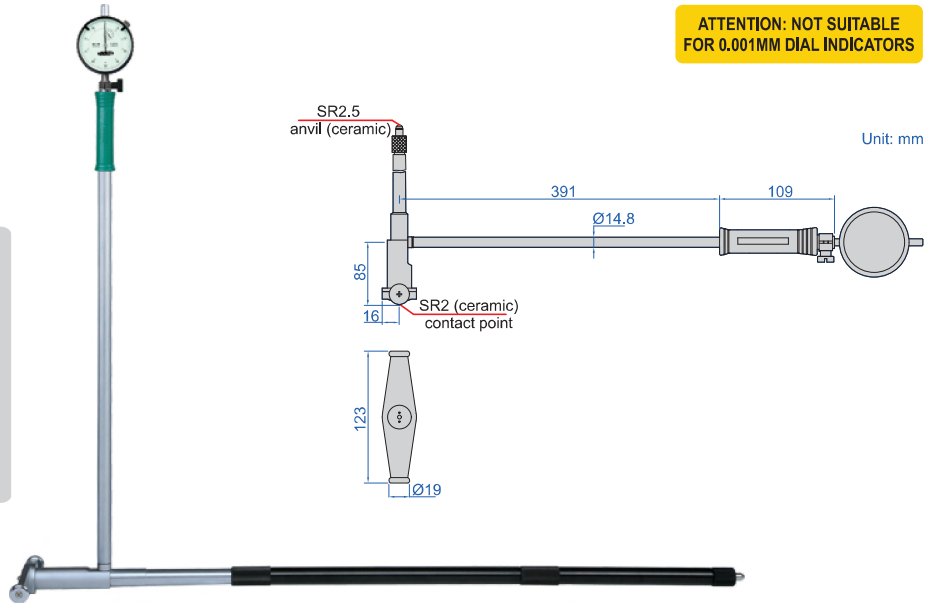

BORE GAUGES (WITH DIAL INDICATOR)

BUILT-IN WIRELESS DIGITAL INDICATOR IS OPTIONAL

2828-800A

With dial indicator

Code	Range	Indicator	Accuracy	Repeatability
2828-800A	400-800mm	dial indicator, code 2308-10FA , range 10mm, graduation 0.01mm	±0.025mm	0.003mm

With digital indicator (optional wireless transmitter code 7315-51B, receiver is needed)

Code	Range	Indicator	Accuracy	Repeatability
2128-800A	400-800mm	digital indicator, code 2108-10F , range 12.7mm/0.5", resolution 0.002mm/0.0001" (can switch to 0.01mm/0.0005")	±0.025mm	0.003mm

With waterproof digital indicator (optional wireless transmitter code 7315-51B, receiver is needed)

Code	Range	Indicator	Accuracy	Repeatability
2128-800AWP	400-800mm	waterproof digital indicator, code 2137-10F , range 12.7mm/0.5", dust/waterproof IP54, resolution 0.002mm/0.0001" (can switch to 0.01mm/0.0005")	±0.025mm	0.003mm