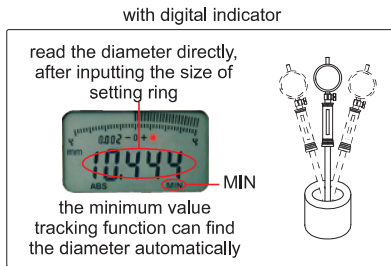

## BORE GAUGE SETS (WITH DIAL INDICATOR)

**VIDEO**

**2824-S160**

**2724-S3**

**2724-S3WP**

- Optional accessory: setting ring (code **6312**), long handle (code **7351**), bore gauge setter

### With dial indicator

Code	Range	Indicator	Bore gauges included	Accuracy	Repeatability
<b>2824-S160</b>	35-160mm	dial indicator, code <b>2308-10FA</b> , range 10mm, graduation 0.01mm	① 35-50mm (dial indicator and handle are not included) ② 50-160mm	35-50mm $\pm 0.018\text{mm}$ 50-160mm $\pm 0.018\text{mm}$	0.003mm
<b>2824-S3</b>	18-160mm	dial indicator, code <b>2308-10FA</b> , range 10mm, graduation 0.01mm	① 18-35mm ② 35-60mm (dial indicator is not included) ③ 50-160mm (dial indicator is not included)	18-35mm $\pm 0.015\text{mm}$ 35-60mm $\pm 0.018\text{mm}$ 50-160mm $\pm 0.018\text{mm}$	0.003mm

### With digital indicator (optional wireless transmitter code 7315-51B, receiver is needed )

Code	Range	Indicator	Bore gauges included	Accuracy	Repeatability
<b>2724-S160</b>	35-160mm	digital indicator, code <b>2108-10F</b> range 12.7mm/0.5", resolution 0.002mm/0.0001" (can switch to: 0.01mm/0.0005")	① 35-50mm (digital indicator and handle are not included) ② 50-160mm	35-50mm $\pm 0.018\text{mm}$ 50-160mm $\pm 0.018\text{mm}$	0.003mm
<b>2724-S3</b>	18-160mm	digital indicator, code <b>2108-10F</b> range 12.7mm/0.5", resolution 0.002mm/0.0001" (can switch to: 0.01mm/0.0005")	① 18-35mm ② 35-60mm (digital indicator is not included) ③ 50-160mm (digital indicator is not included)	18-35mm $\pm 0.015\text{mm}$ 35-60mm $\pm 0.018\text{mm}$ 50-160mm $\pm 0.018\text{mm}$	0.003mm