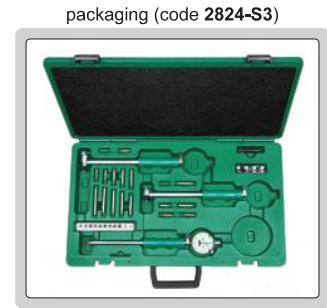

## BORE GAUGE SETS (WITH DIAL INDICATOR)

**VIDEO**

**2824-S160**

**2724-S3**

**2724-S3WP**

- Optional accessory: setting ring (code **6312**), long handle (code **7351**), bore gauge setter

### With dial indicator

Code	Range	Indicator	Bore gauges included	Accuracy	Repeatability
<b>2824-S160</b>	35-160mm	dial indicator, code <b>2308-10FA</b> , range 10mm, graduation 0.01mm	① 35-50mm (dial indicator and handle are not included) ② 50-160mm	35-50mm $\pm 0.018\text{mm}$ 50-160mm $\pm 0.018\text{mm}$	0.003mm
<b>2824-S3</b>	18-160mm	dial indicator, code <b>2308-10FA</b> , range 10mm, graduation 0.01mm	① 18-35mm ② 35-60mm (dial indicator is not included) ③ 50-160mm (dial indicator is not included)	18-35mm $\pm 0.015\text{mm}$ 35-60mm $\pm 0.018\text{mm}$ 50-160mm $\pm 0.018\text{mm}$	0.003mm

### With digital indicator (optional wireless transmitter code 7315-51B, receiver is needed )

Code	Range	Indicator	Bore gauges included	Accuracy	Repeatability
<b>2724-S160</b>	35-160mm	digital indicator, code <b>2108-10F</b> range 12.7mm/0.5", resolution 0.002mm/0.0001" (can switch to: 0.01mm/0.0005")	① 35-50mm (digital indicator and handle are not included) ② 50-160mm	35-50mm $\pm 0.018\text{mm}$ 50-160mm $\pm 0.018\text{mm}$	0.003mm
<b>2724-S3</b>	18-160mm	digital indicator, code <b>2108-10F</b> range 12.7mm/0.5", resolution 0.002mm/0.0001" (can switch to: 0.01mm/0.0005")	① 18-35mm ② 35-60mm (digital indicator is not included) ③ 50-160mm (digital indicator is not included)	18-35mm $\pm 0.015\text{mm}$ 35-60mm $\pm 0.018\text{mm}$ 50-160mm $\pm 0.018\text{mm}$	0.003mm