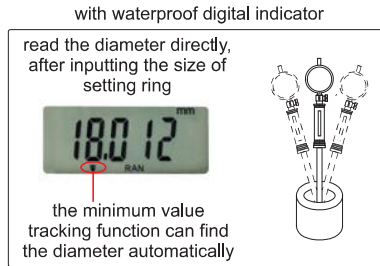

## BORE GAUGE SETS (WITH DIAL INDICATOR)

**VIDEO**

**2824-S160**

**2724-S3**

**2724-S3WP**

- Optional accessory: setting ring (code **6312**), long handle (code **7351**), bore gauge setter

### With dial indicator

Code	Range	Indicator	Bore gauges included	Accuracy	Repeatability
<b>2824-S160</b>	35-160mm	dial indicator, code <b>2308-10FA</b> , range 10mm, graduation 0.01mm	① 35-50mm (dial indicator and handle are not included) ② 50-160mm	35-50mm $\pm 0.018\text{mm}$ 50-160mm $\pm 0.018\text{mm}$	0.003mm
<b>2824-S3</b>	18-160mm	dial indicator, code <b>2308-10FA</b> , range 10mm, graduation 0.01mm	① 18-35mm ② 35-60mm (dial indicator is not included) ③ 50-160mm (dial indicator is not included)	18-35mm $\pm 0.015\text{mm}$ 35-60mm $\pm 0.018\text{mm}$ 50-160mm $\pm 0.018\text{mm}$	0.003mm

### With digital indicator (optional wireless transmitter code 7315-51B, receiver is needed )

Code	Range	Indicator	Bore gauges included	Accuracy	Repeatability
<b>2724-S160</b>	35-160mm	digital indicator, code <b>2108-10F</b> range 12.7mm/0.5", resolution 0.002mm/0.0001" (can switch to: 0.01mm/0.0005")	① 35-50mm (digital indicator and handle are not included) ② 50-160mm	35-50mm $\pm 0.018\text{mm}$ 50-160mm $\pm 0.018\text{mm}$	0.003mm
<b>2724-S3</b>	18-160mm	digital indicator, code <b>2108-10F</b> range 12.7mm/0.5", resolution 0.002mm/0.0001" (can switch to: 0.01mm/0.0005")	① 18-35mm ② 35-60mm (digital indicator is not included) ③ 50-160mm (digital indicator is not included)	18-35mm $\pm 0.015\text{mm}$ 35-60mm $\pm 0.018\text{mm}$ 50-160mm $\pm 0.018\text{mm}$	0.003mm