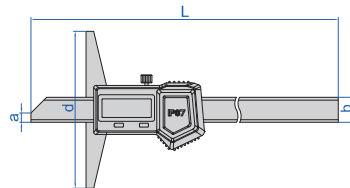

Code	Range	Accuracy	L	a	b	d
1149-150	0-150mm/0-6"	±0.03mm	240mm	6mm	16mm	100mm
1149-200	0-200mm/0-8"	±0.03mm	290mm	6mm	16mm	100mm
1149-300	0-300mm/0-12"	±0.03mm	390mm	6mm	16mm	150mm