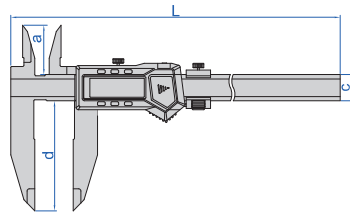

DIGITAL CALIPERS

Built-in wireless (receiver code 7315-2/3/6/7/8/9 is needed) (mm)

Code	Range	Accuracy	a	c	d	L
1135-451WL	0-450mm/0-18"	±0.05mm	45	24	100	625
1135-601WL	0-600mm/0-24"	±0.05mm	45	24	100	770